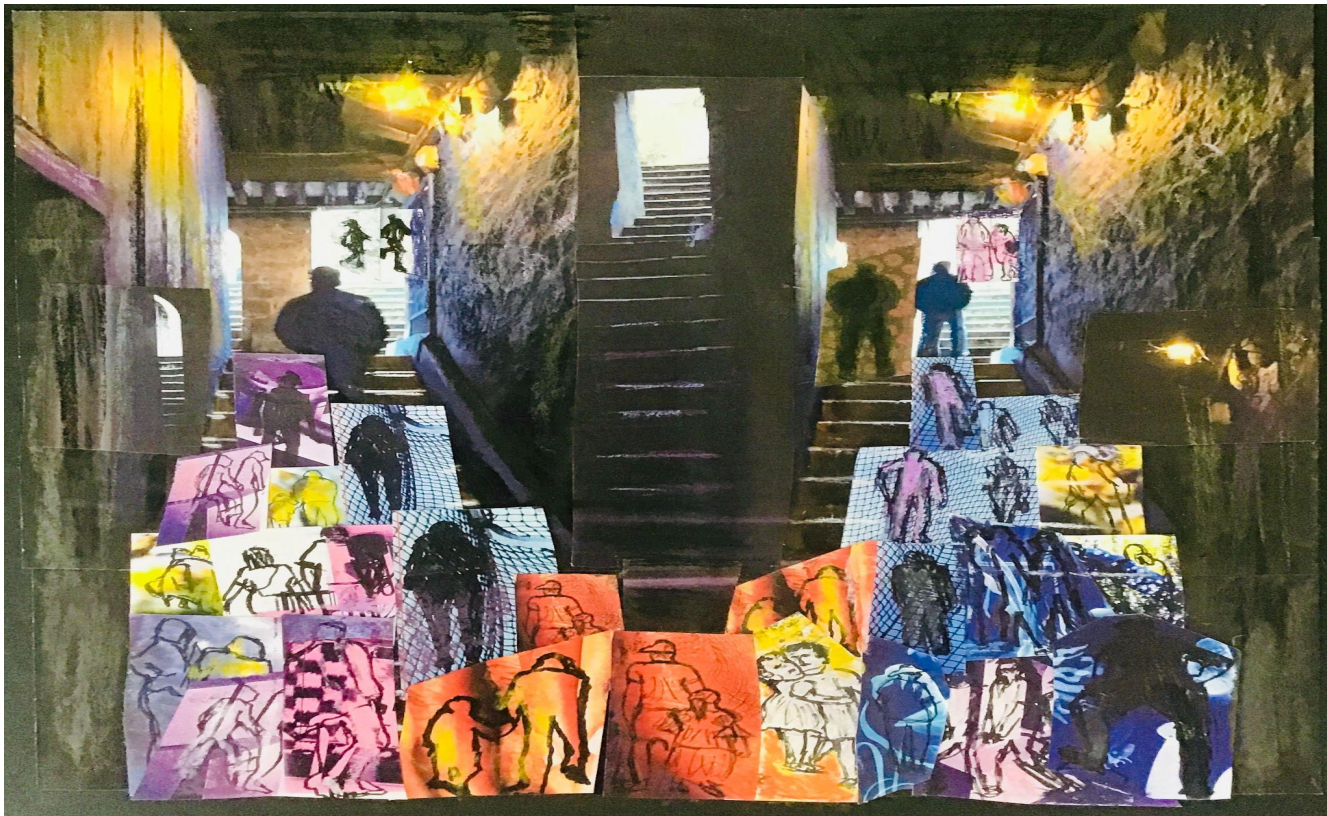

\$1,180

In a Subway Car

Collage

25 ¼ " x 31 ¼ " framed

\$1,200

Passage, rue de Temple, Limoges (France)

Collage

22'' x 23'' framed

\$980

Lost Sheep Viewed through Broken Window

Collage

17 ¼ " x 21 ¼ " framed

\$980

Derelict Factory Fragments

Collage

22" x 28" framed