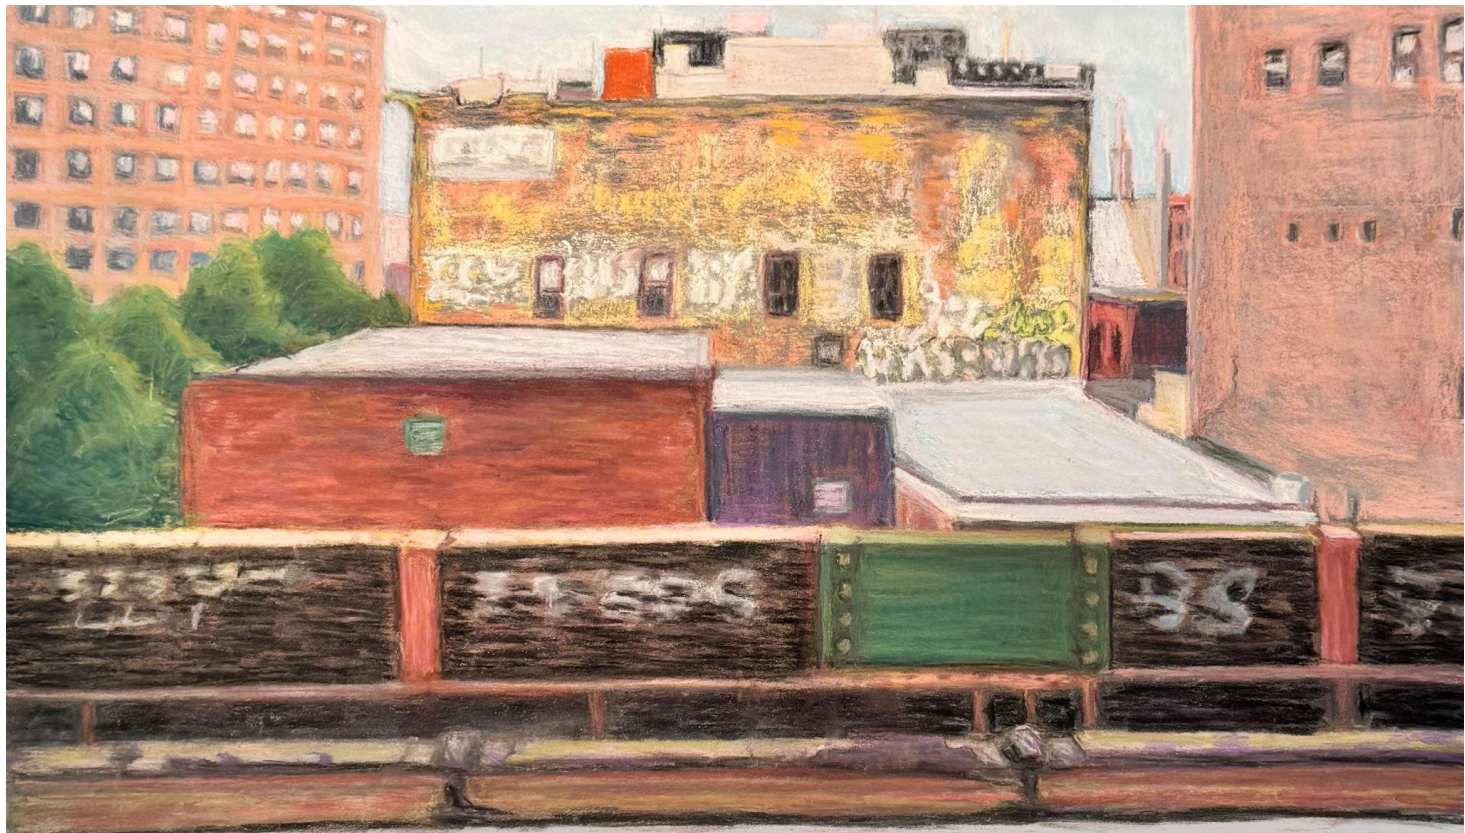

View from Harlem 125th St. Station (NYC)

Pastel

20 1/8" x 24 3/4" framed

NFS